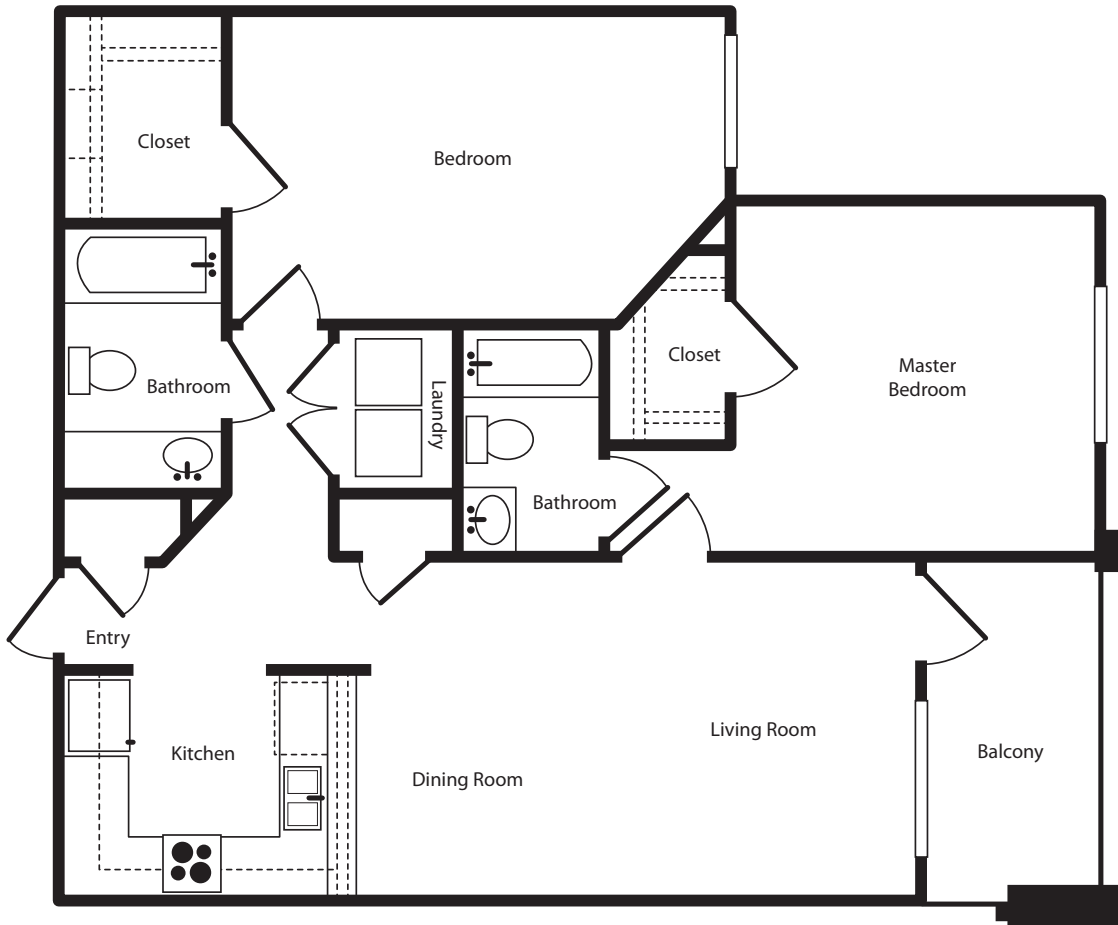

The Cypress

2 BED / 2 BATH

989
SQ. FT.

<p>SEASIDE GROVE</p> <p>AT CAROLINA FOREST</p>	<p>101 Augusta Plantation Dr., Myrtle Beach, SC 29579</p>
	<p>www.seasidegrove.com</p>

**Floor plans are artist's rendering. All dimensions are approximate. Actual product and specifications may vary in dimension or detail. Not all features are available in every apartment. Prices and availability are subject to change. Please see a representative for details.*