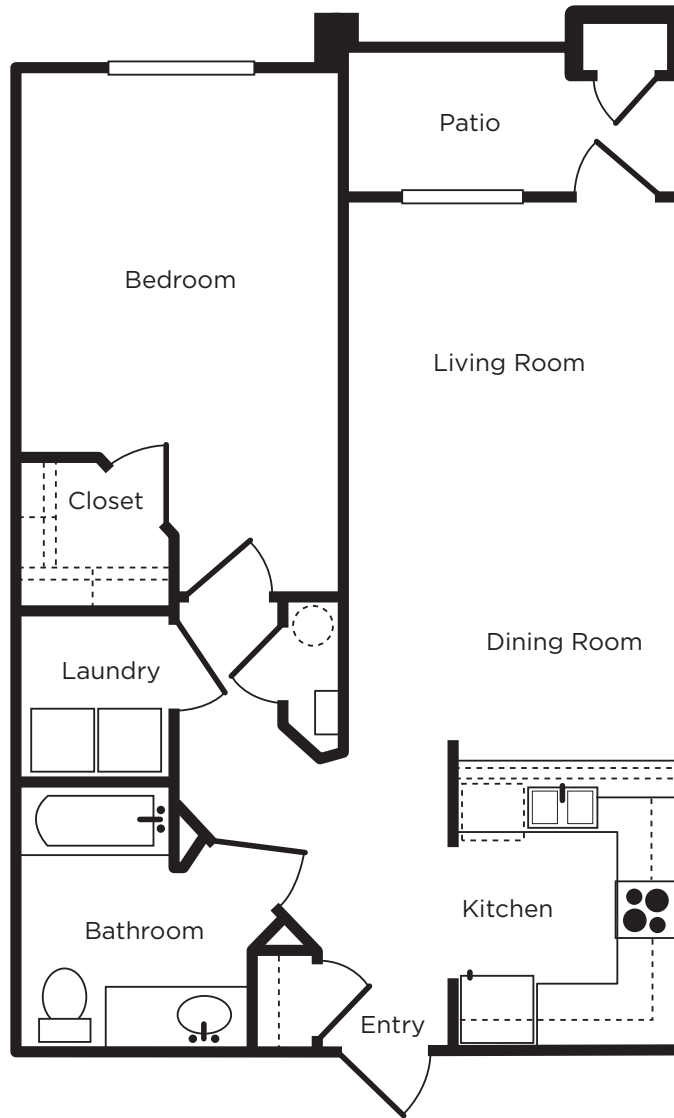

# The Tupelo

1 BED / 1 BATH

# 787

SQ. FT.

SEASIDE GROVE

AT CAROLINA FOREST

101 Augusta Plantation Dr., Myrtle Beach, SC 29579

[www.seasidegrove.com](http://www.seasidegrove.com)

*\*Floor plans are artist's rendering. All dimensions are approximate. Actual product and specifications may vary in dimension or detail. Not all features are available in every apartment. Prices and availability are subject to change. Please see a representative for details.*