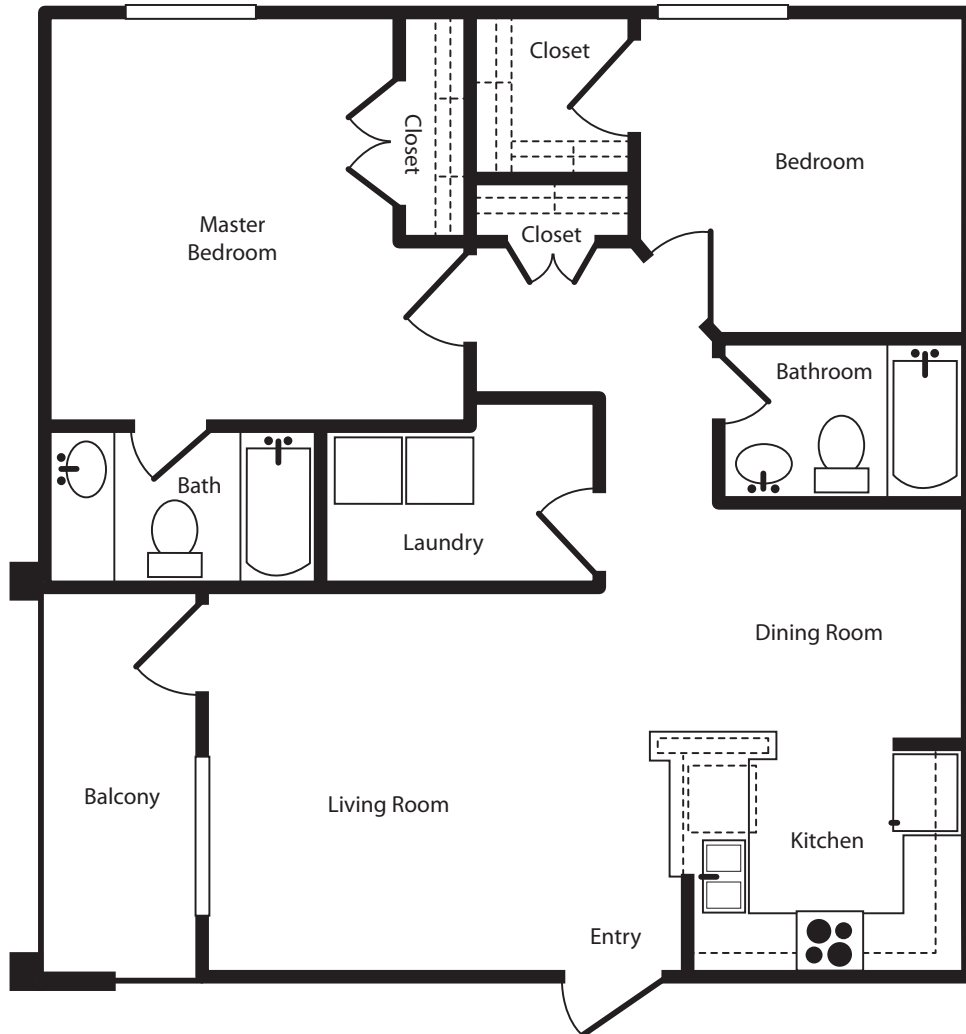

# The Willow

2 BED / 2 BATH

989

SQ. FT.

SEASIDE GROVE

AT CAROLINA FOREST

101 Augusta Plantation Dr., Myrtle Beach, SC 29579

[www.seasidegrove.com](http://www.seasidegrove.com)

*\*Floor plans are artist's rendering. All dimensions are approximate. Actual product and specifications may vary in dimension or detail. Not all features are available in every apartment. Prices and availability are subject to change. Please see a representative for details.*